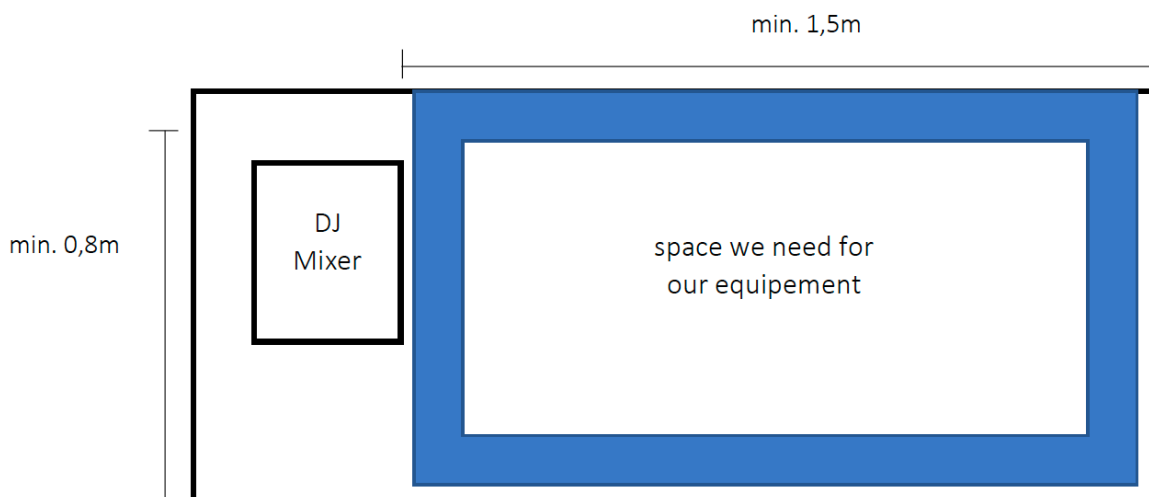

k4bookings

Technical Rider | mytripismytrip (live)

- 1 × Allen&Heath Xone 92/96 or Pioneer DJM 900 Nexus or newer
- 1 free line channel on the mixer
- Electric point 230V/16A
- Stereo monitoring – adjustable by the artists
- Lamps that provide enough light for the artists to see inside the booth
- Important: **Enough space** as declared below on the right or left side of the mixer!
- Level-check and/or light compression by the sound engineer

Please contact agent if you supply alternatives.

Hospitality Rider

- A warm welcome and a smile will be much appreciated
- 4 bottles of sparkling water
- 1 bottle of sparkling wine/prosecco