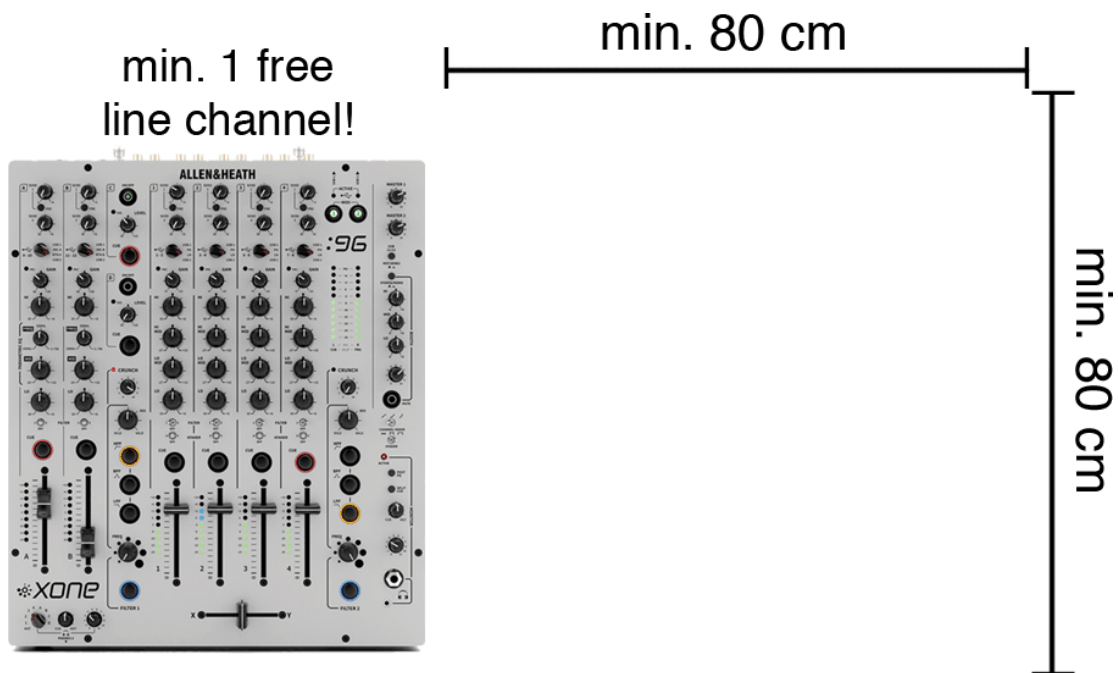

Technical Rider | Bernstein (Live)

- 1x Allen&Heath Xone 92/96
- 1 free line channel on the mixer
- Important: Enough space as declared below!
- 2x Stereo Monitor Boxes – adjustable by the artists
- Lamps that provide enough light for the artists to see inside the DJ booth
- Level-check by the sound engineer

Please contact the agent if you supply alternatives.

The artists need access to the venue before the event for a soundcheck.
Please contact the agent to fix a time for this 30-40min soundcheck!

Hospitality Rider

- A warm welcome and a smile will be much appreciated
- 1x bottle of gin (high quality gin is preferred)
- 6x Tonic water
- 6x Club-Mate
- Local beer
- Fruits & Snacks
- 1x bottle of non sparkling water